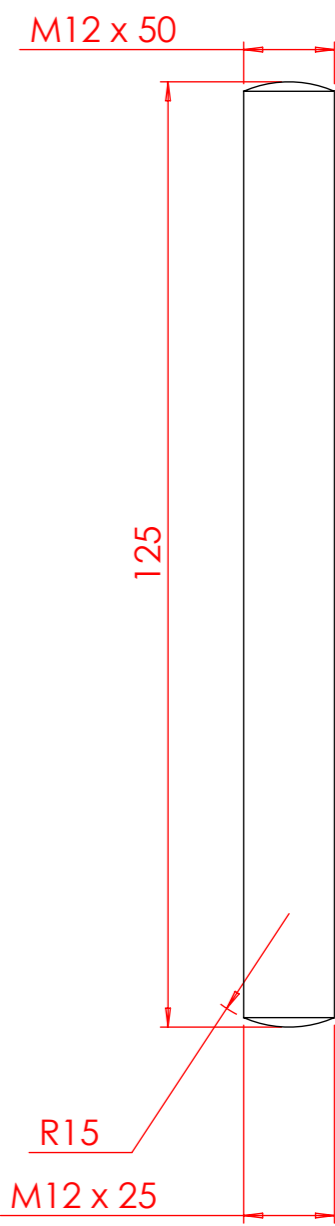

M12 Flange Nut
See Other Training Sheet

M12 T Nut
See Other Training Sheet

1 x 45°
Both Sides

Clamp Set

- 1. Strap Clamp
- 2. Stud
- 3. M12 T Nut
- 4. M12 Flange Nut