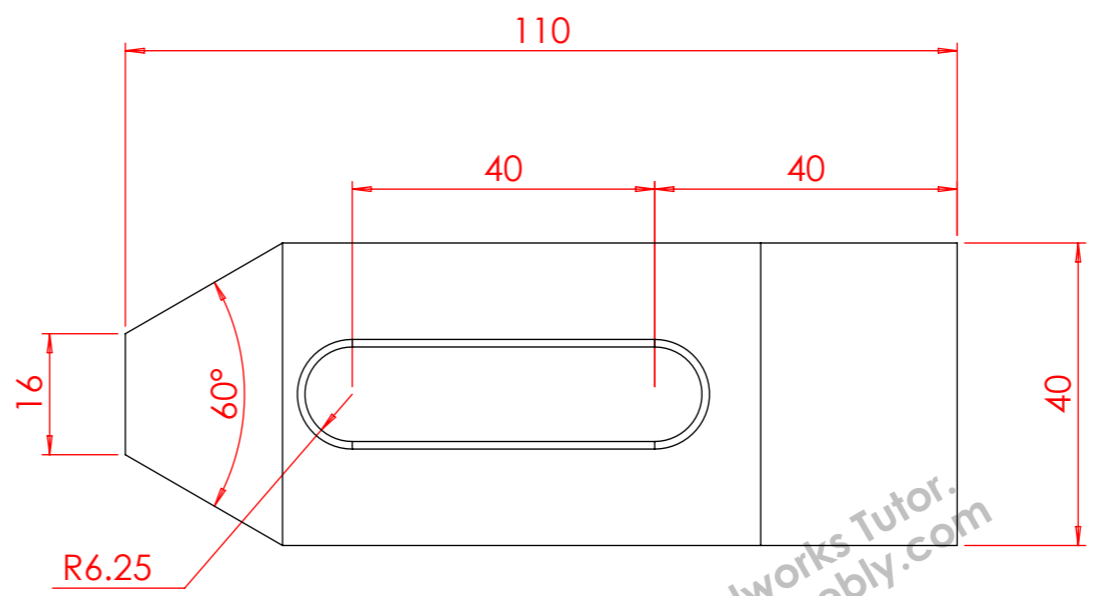

M12 Flange Nut
See Other Training Sheet

M12 T Nut
See Other Training Sheet

1 x 45°
Both Sides

Clamp Set

- 1. Strap Clamp
- 2. Stud
- 3. M12 T Nut
- 4. M12 Flange Nut