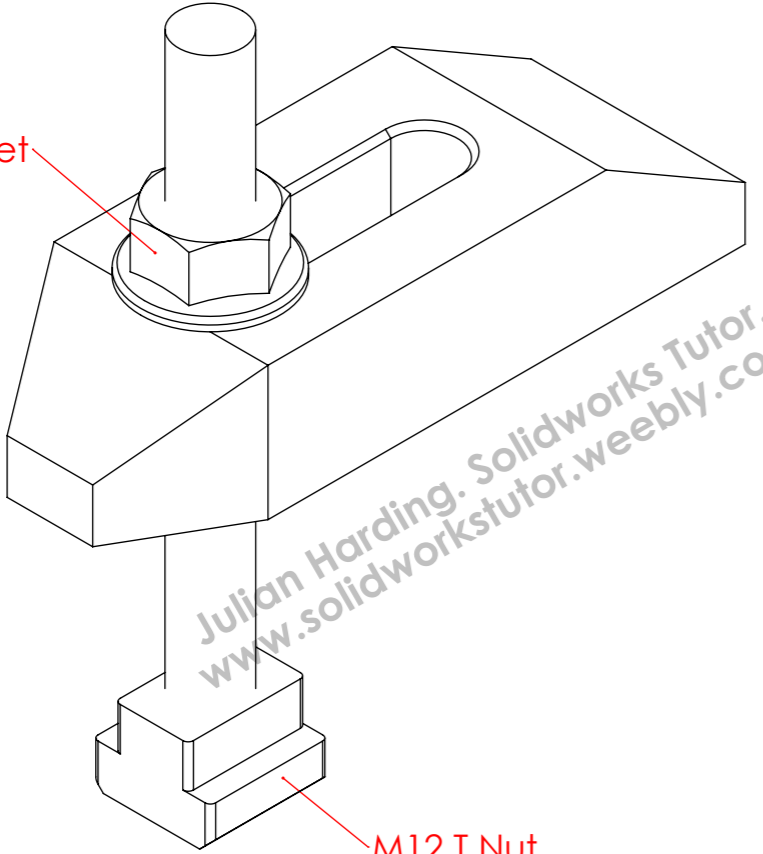

M12 Flange Nut
See Other Training Sheet

M12 T Nut
See Other Training Sheet

1 x 45°
Both Sides

Clamp Set

- 1. Strap Clamp
- 2. Stud
- 3. M12 T Nut
- 4. M12 Flange Nut